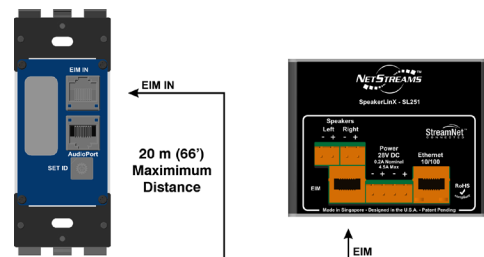

BluePort to SpeakerLinX Connection Diagram Example

> CLEARONE LOCATIONS

HEADQUARTERS:

Salt Lake City, UT USA
5225 Wiley Post Way
Suite 500
Salt Lake City, UT 84116
Tel: 801.975.7200
Toll Free: 800.945.7730
Fax: 801.977.0087
E-mail: sales@clearone.com

EMEA
Tel: 44 (0) 1189.036.053
E-mail: global@clearone.com

APAC
Tel: 801.303.3388
E-mail: global@clearone.com

LATAM
Tel: 801.974.3621
E-mail: global@clearone.com

TechSales
Tel: 800.705.2103
E-mail: techsales@clearone.com

Technical Support
Tel: 800.283.5936
E-mail: tech.support@clearone.com