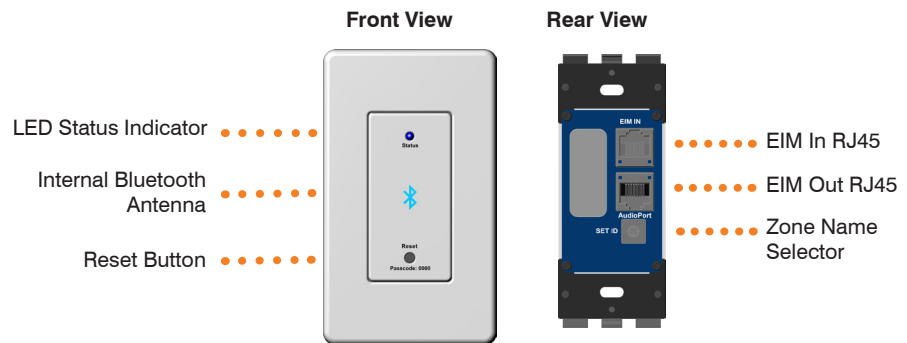

BluePort™ - Wireless Audio Gateway

BluePort BP200 *Bluetooth*® In-Wall Audio Gateway

NEW!

The BluePort is a simple to use Digital Wireless Audio Gateway that enables you to transmit digital audio from a source with *Bluetooth* A2DP support up to 33 feet to your DigiLinX, VIEW™, Musica™, Quartet™ or NaimNet multi-room system.

Options

- + Power Injector /EIM Splitter

> SPECIFICATIONS

Frequency Band	2.4GHz ~ 2.4835GHz ISM Band
Power Consumption	55mA (Playing - Avg.) 5mA (Standby - Avg.)
S/N Ratio	> 85 dB
THD+N	0.01%
Frequency Response	+/-3dB, 20Hz - 18kHz
In-Wall Dimensions (W x H x D)	1-3/4" x 2-13/16" x 1-1/4" (45mm x 71mm x 32mm)
External Dimensions (W x H x D)	2-3/4" x 4-5/8" x 1-1/2" (70mm x 117.5mm x 38mm)
Weight	5 oz (140 grams)