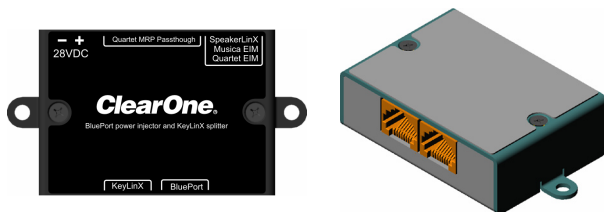

16-Zone Name Selector Rotary Dial

Rotary Position	Zone Name	Rotary Position	Zone Name	Rotary Position	Zone Name	Rotary Position	Zone Name
0	BluePort	4	Dining Room	8	Study	C	Foyer
1	Master	5	Living Room	9	Outside	D	Boardroom
2	Bedroom	6	Family Room	A	Lobby	E	Lunch
3	Kitchen	7	Great Room	B	Office	F	BluePort2

> ASSOCIATED PRODUCTS

COMPANY	BRAND	MODEL NUMBER(S)	POWER INJECTOR
NetStreams	DigiLinX	NS-SL220, NS-SL250, NS-SL251, NS-SL254, NS-SLX300 NS-SL9250-CS	Optional
NetStreams	DigiLinX	(NS-SL220, NS-SL250, NS-SL251, NS-SL254, NS-SLX300, NS-SL9250-CS) With Any NS-KL201, NS-KL101, NS-IRL1	Required
NetStreams	DigiLinX	TLA250	Required
NetStreams	Quartet	NS-Q4000	Required
NetStreams	Musica	NS-MU5066, NS-MU4602, NS-MU4601, Musica Keypad	Required
ClearOne	VIEW	SL251, SL254, SL9250-CS, SLX300	Optional
ClearOne	VIEW	(SL251, SL254, SL9250-CS, SLX300) With Any NS-KL201, NS-KL101, NS-IRL1	Required
NAIM Audio	NaimNet	NNP01, NNP02, NNP02-DC	Optional
NAIM Audio	NaimNet	(NNP01, NNP02, NNP02-DC) With Any NS-KL201, NS-KL101, NS-IRL1	Required

> COMPLIANCE

RoHS Compliance: All components and processes used to produce the BluePort comply with the RoHS initiative.
FCC Part 15: This device complies with FCC Part 15 regulations for a Class B device.
EMC: Electromagnetic Emissions - EN 301 489-17 V.1.2.1
ETSI: EN 300.328 V1.6.1:2004

EIM Splitter / Power Injector