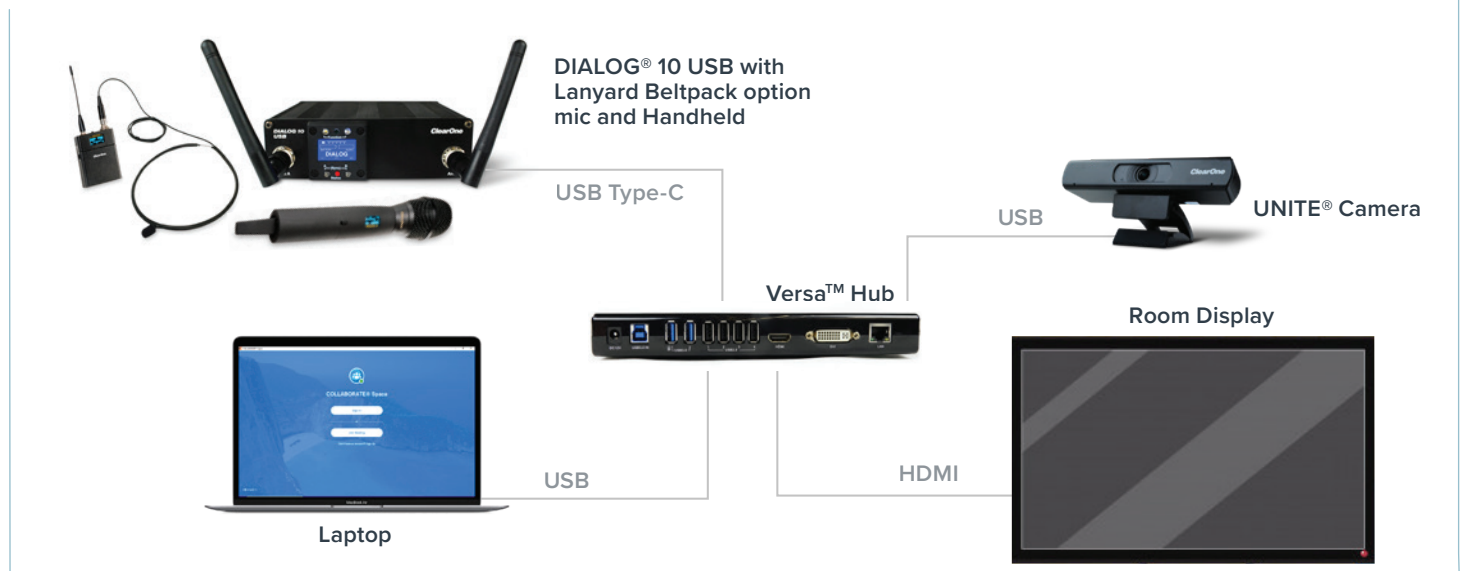

Aura Professional Home Office Application

Complete your **DIALOG® 10 USB** setup by adding other ClearOne Aura products